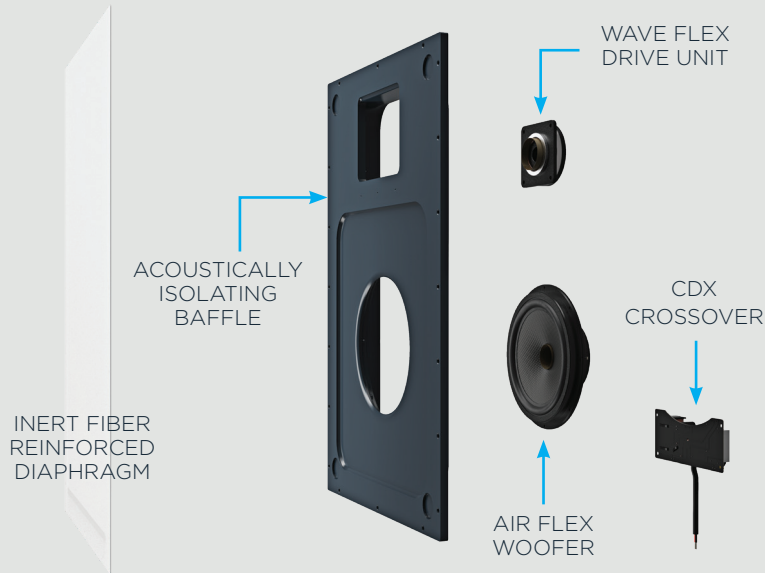

SONANCE

INVISIBLE SERIES

IS10 | IS8 | IS6 | IS15W | IS10W | IS8T

Sonance Invisible Series Speakers are the pinnacle of the Sonance “Designed to Disappear” philosophy. All-new Motion Flex Invisible Series incorporates new breakthroughs in installation and audio quality, and firmly entrenches Sonance as the unrivaled leader in discreet performance audio.

MOTION FLEX TECHNOLOGY

INSTALLATION

- Finish up-to or finish-over with flexible materials
- New Invisible Series speakers accommodate up to 3mm finish thickness
- Narrow rear profile for 12" (305mm) on-center compatibility

SONANCE DISC SYSTEM

- First ever finish verification DISC (Depth Identification Sensing Calibration) System

FULL-RANGE SPEAKERS

IS10
SKU 93480 | PAIR

IS8
SKU 93479 | PAIR

IS6
SKU 93478 | PAIR

SUBWOOFER

IS15W
SKU 93482 | EACH