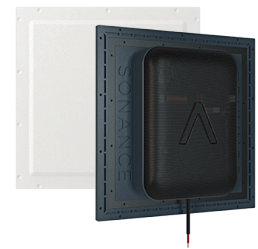

SONANCE

INVISIBLE SERIES

IS10 | IS8 | IS6 | IS15W | IS10W | IS8T

Sonance Invisible Series Speakers are the pinnacle of the Sonance “Designed to Disappear” philosophy. All-new Motion Flex Invisible Series incorporates new breakthroughs in installation and audio quality, and firmly entrenches Sonance as the unrivaled leader in discreet performance audio.

MOTION FLEX TECHNOLOGY

INSTALLATION

- Finish up-to or finish-over with flexible materials
- New Invisible Series speakers accommodate up to 3mm finish thickness
- Narrow rear profile for 12" (305mm) on-center compatibility

SONANCE DISC SYSTEM

- First ever finish verification DISC (Depth Identification Sensing Calibration) System

FULL-RANGE SPEAKERS

IS10
SKU 93480 | PAIR

IS8
SKU 93479 | PAIR

IS6
SKU 93478 | PAIR

SUBWOOFER

IS15W
SKU 93482 | EACH